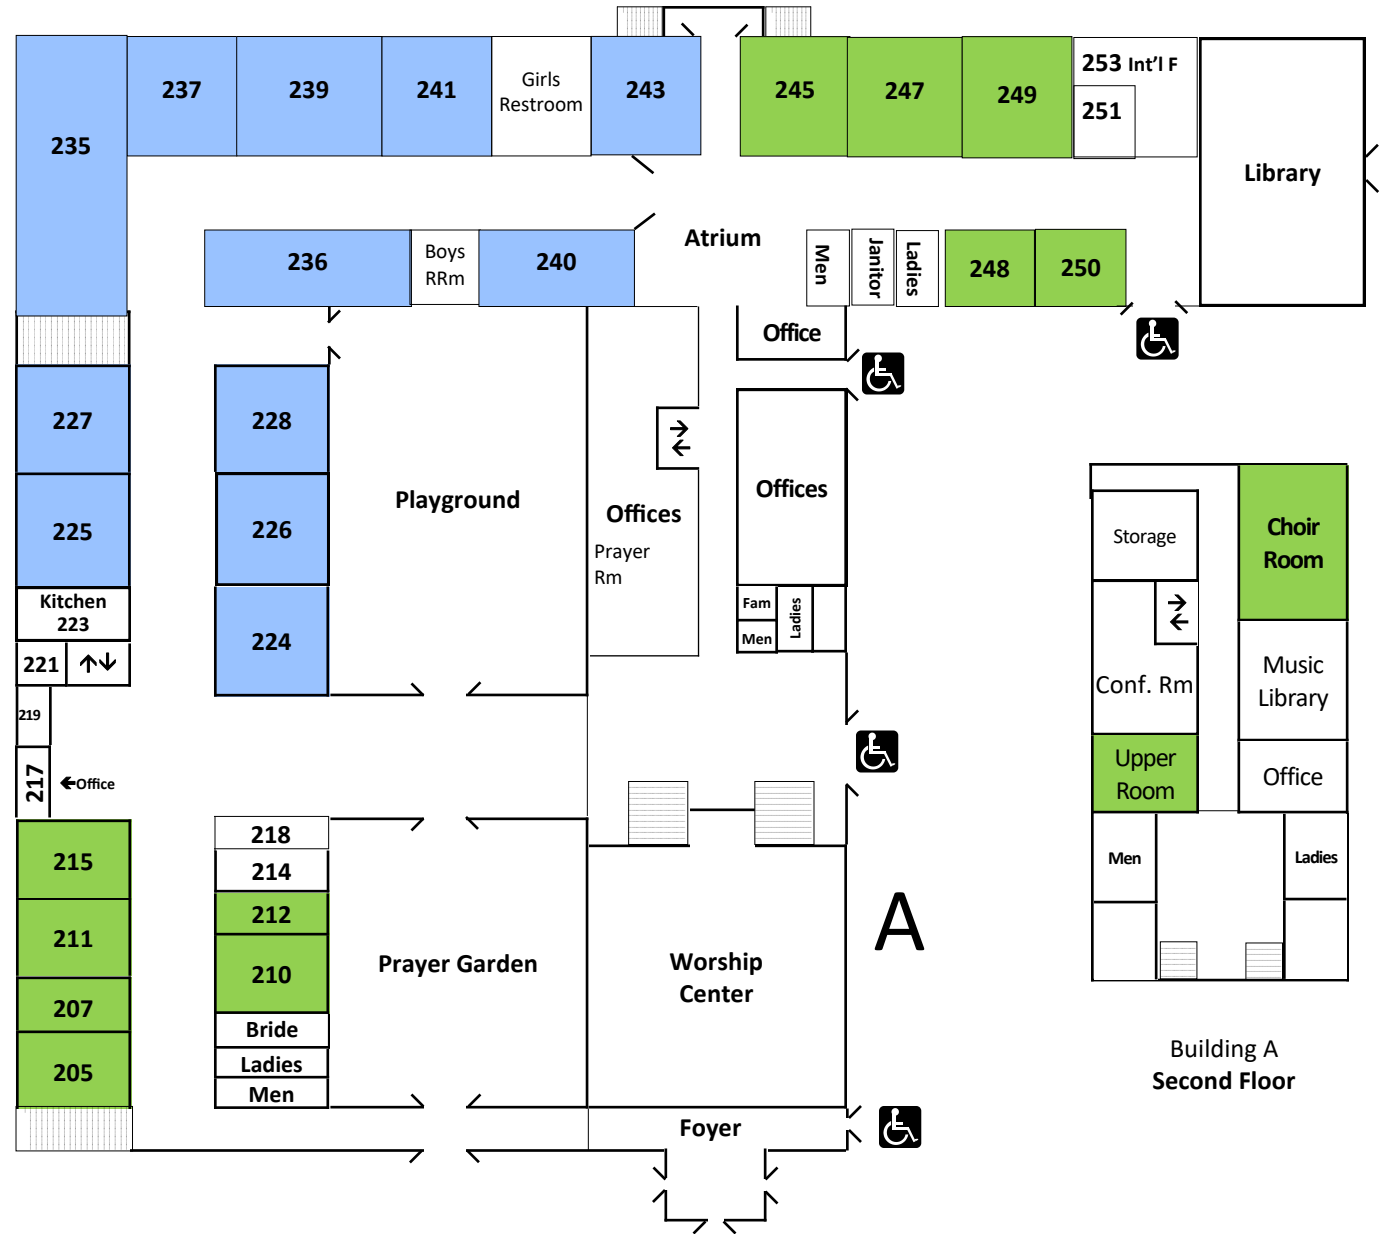

MAP

Not to Scale

E

Building E
Second Floor

- Preschool/Children
- Students College
- Adults

BEECH HAVEN
BAPTIST

Building B
Ground Floor

B

A

Building A
Second Floor

West Broad Street