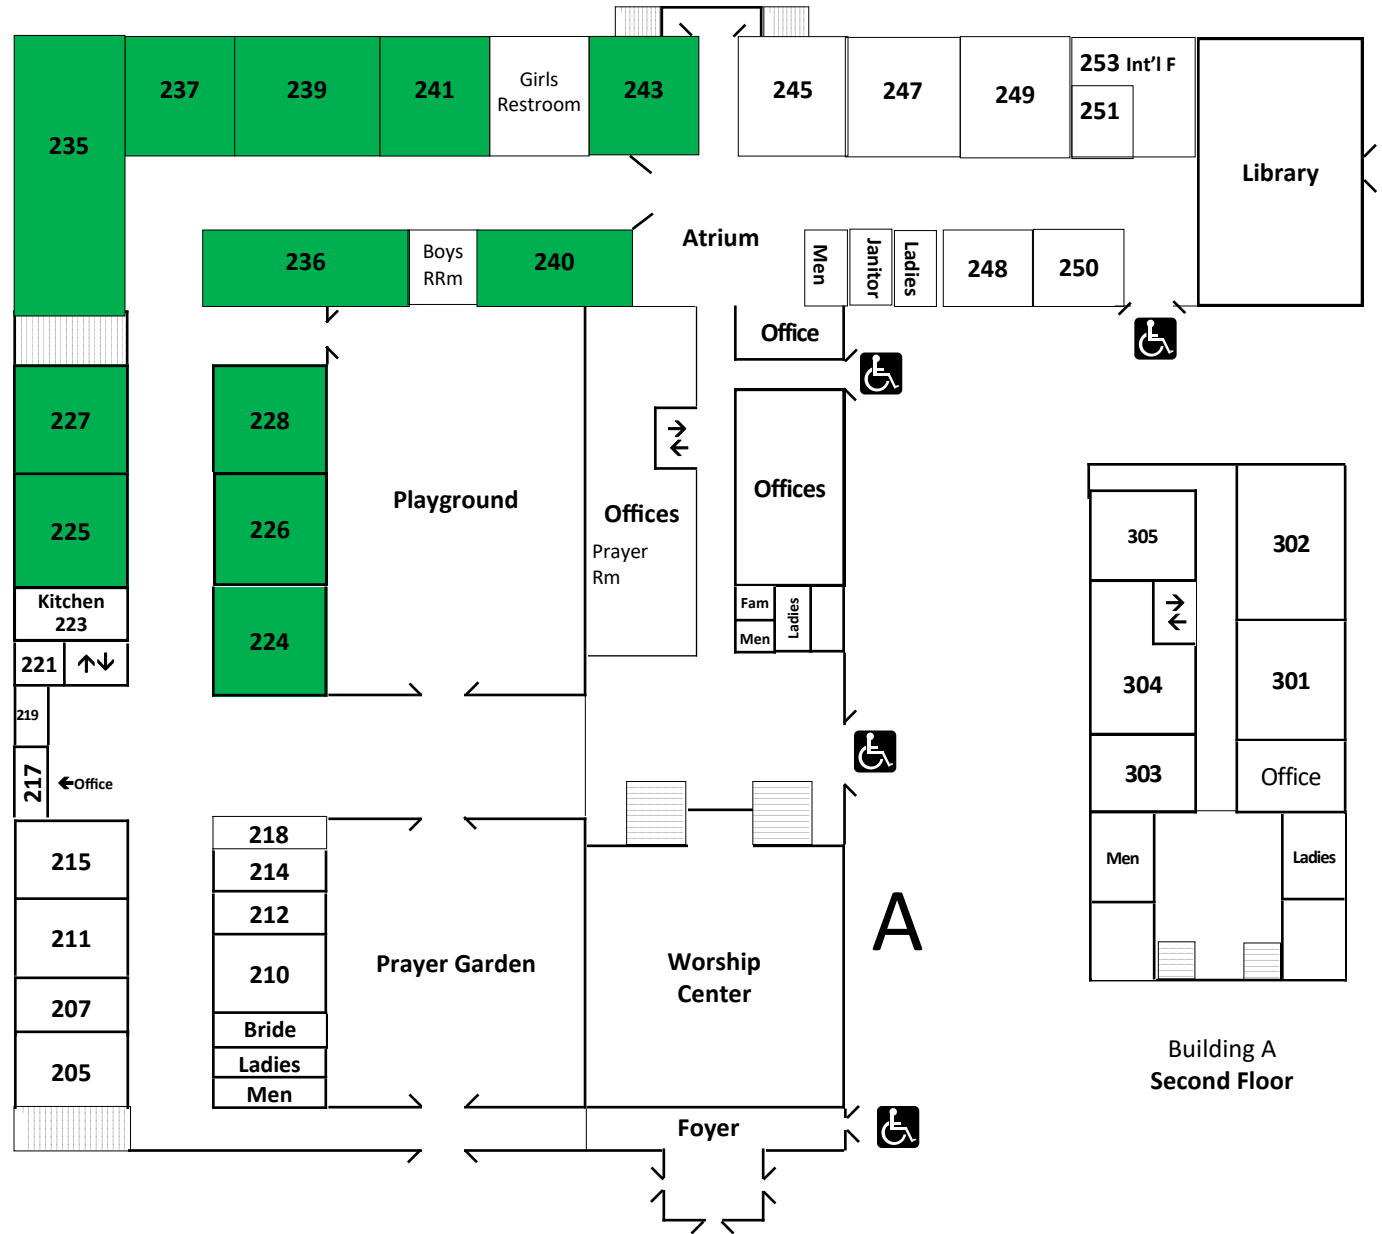

MAP

North ↑

Not to Scale

E

Building E Second Floor

Preschool/Children

BEECH HAVEN
CHURCH

Building B Ground Floor

B

West Broad Street