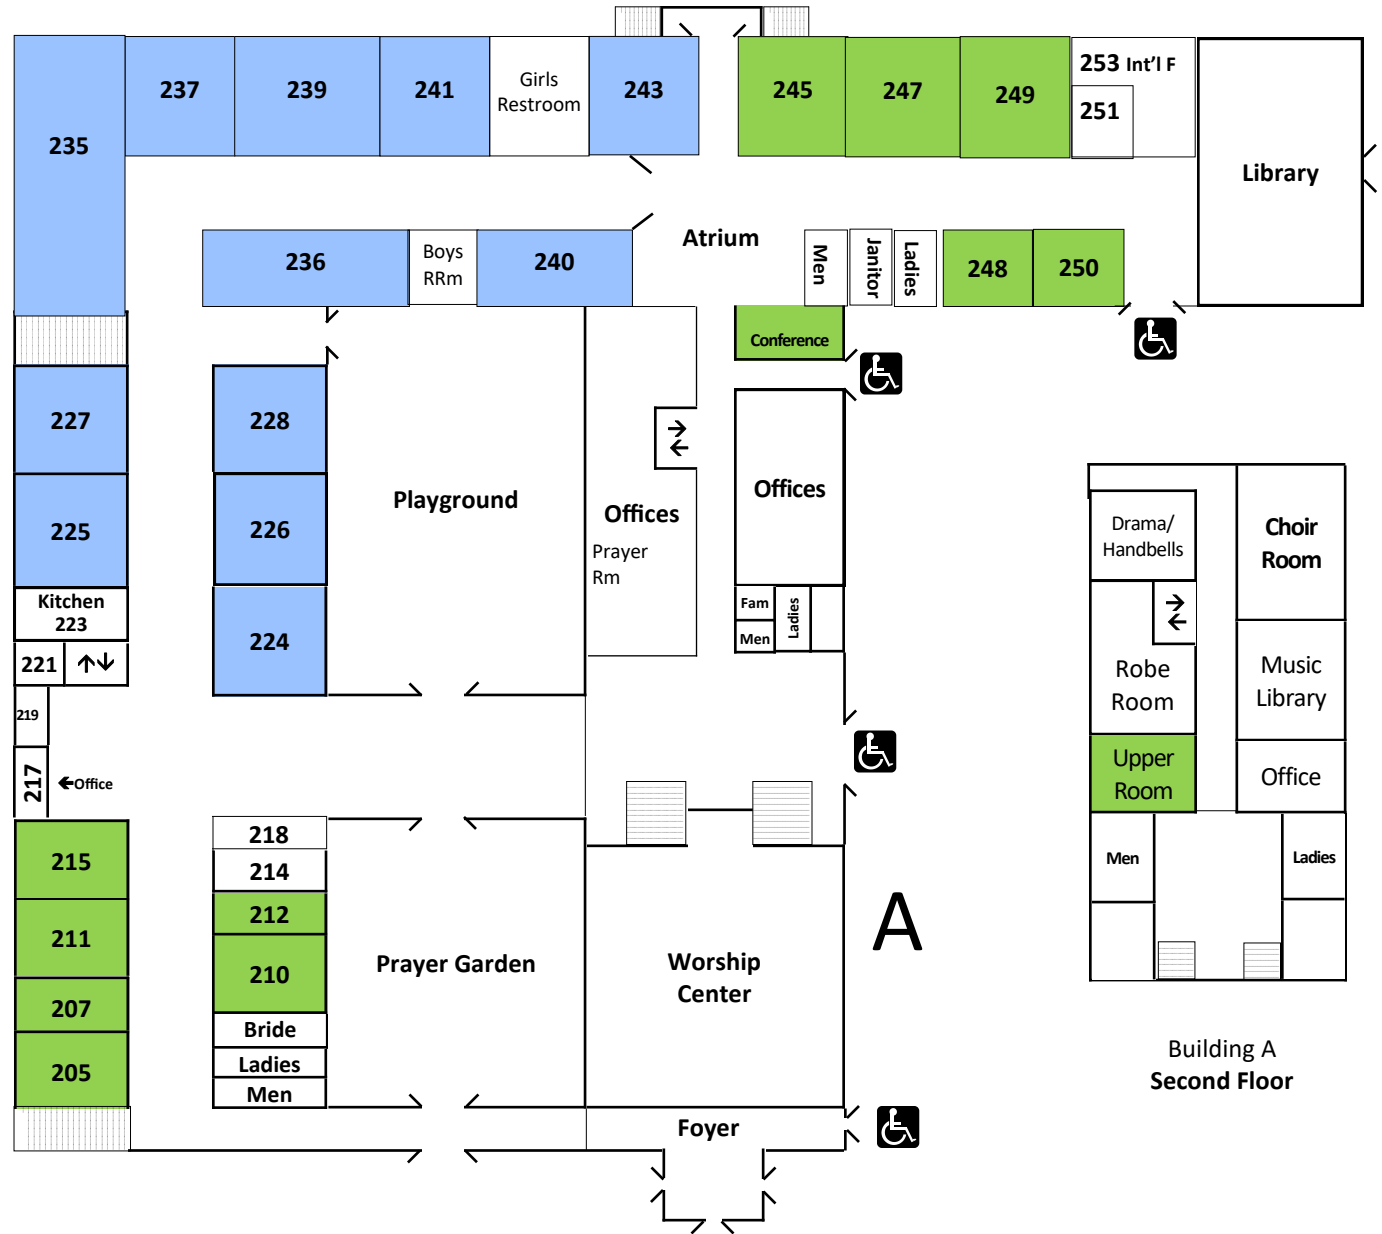

MAP

Not to Scale

E

Building E Second Floor

Preschool/Children

Students College

Adults

BEECH HAVEN
BAPTIST

Building B Ground Floor

B

West Broad Street