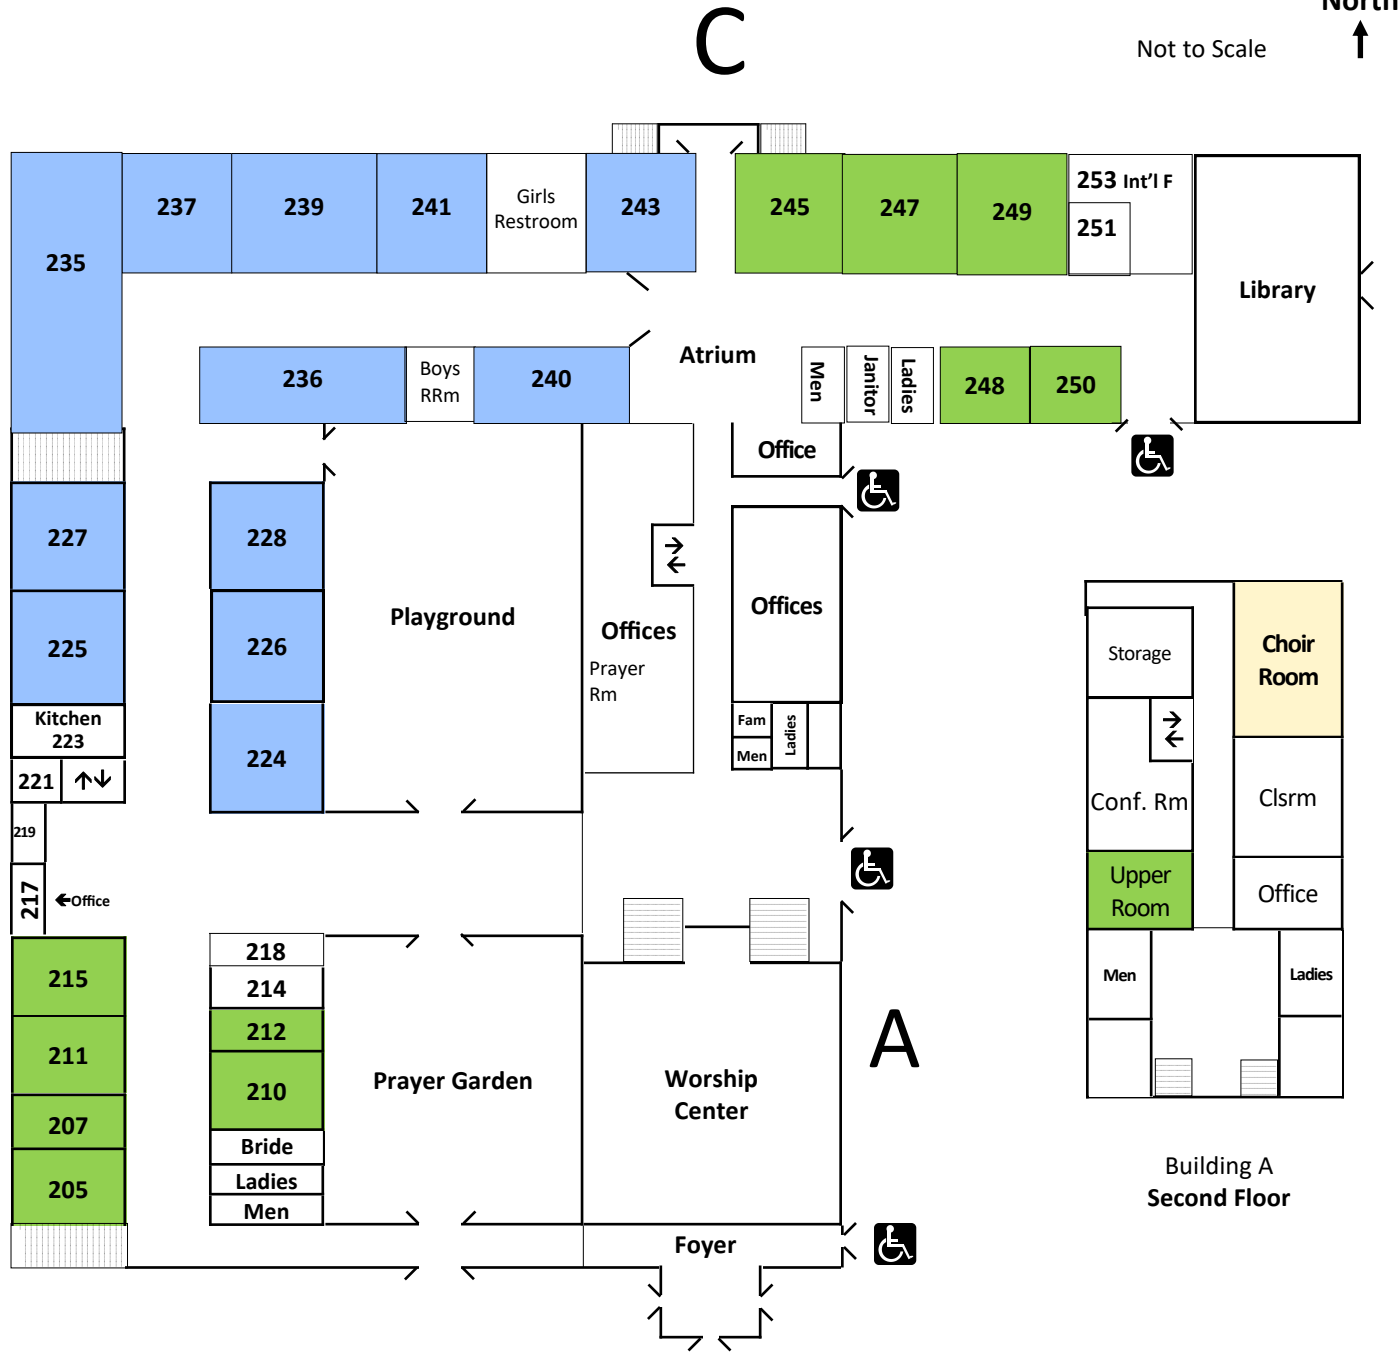

- Preschool/Children
- Students College
- Adults

BEECH HAVEN
BAPTIST

Building B
Ground Floor

MAP

North ↑
Not to Scale

Building A
Second Floor

West Broad Street